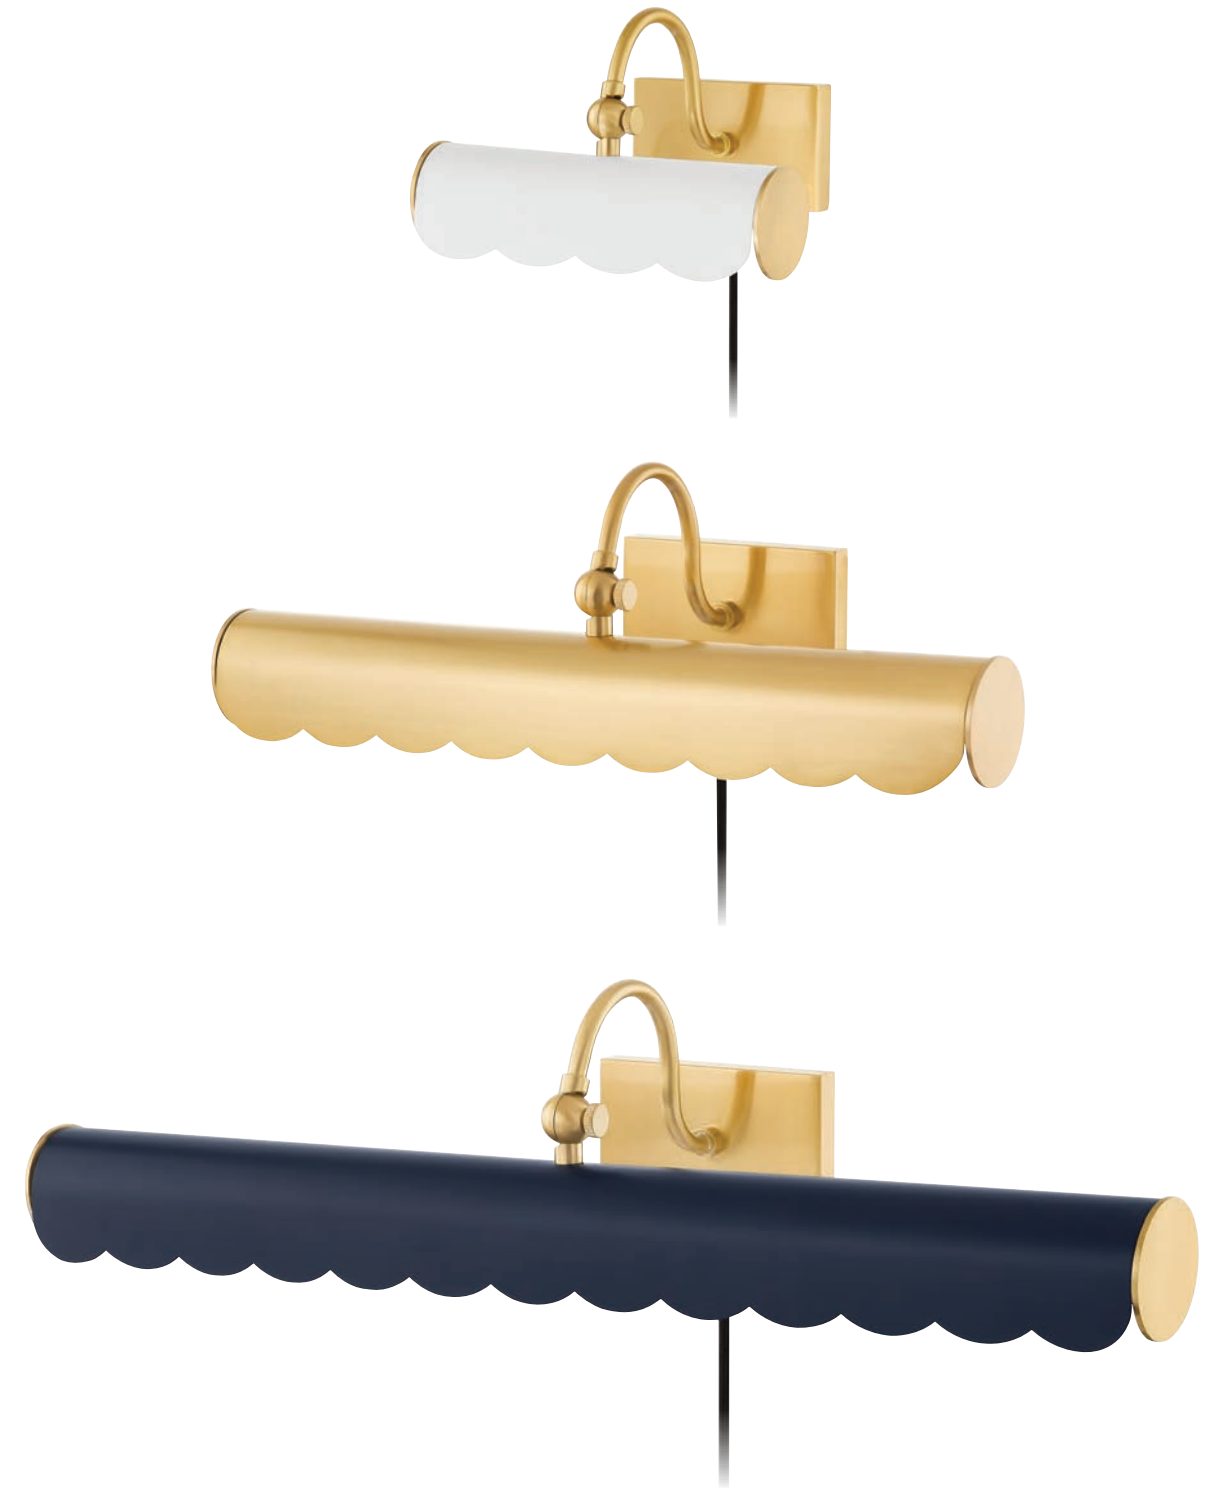

banyan ariel okin

item	d	h	base	shade	material	socket bulb	switch	finishes
HL759201	16"	25.5"	5.5"D	8.5"T x 16"B x 10.5"H	White Linen	1 x E26 15W A19	On/Off Socket	Aged Brass/Ceramic Gloss Navy (AGB/CGN)

dunbar ariel okin

item	d	h	canopy	glass	socket bulb	finishes
H763601	10.5"	14.25"	4.75"D	Clear	1 x E26 15W Clear G25	Aged Brass (AGB) Old Bronze (OB)

fenimore ariel okin

item	d	min h	max h	canopy	socket bulb	finishes
H761701A	12.5"	27.25"	74.25"	4.75"D	1 x E26 15W A19	Aged Brass/Soft Arctic Blue (AGB/SAC) Aged Brass/Soft White (AGB/SWH)